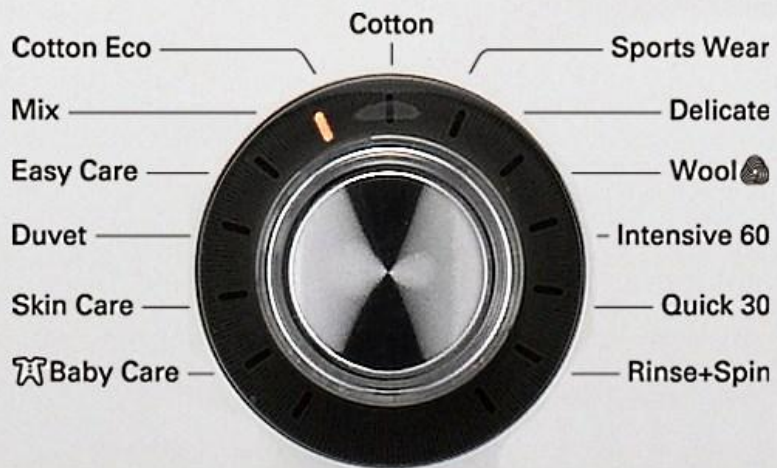

Phone
a
friend

★ Press & Hold 3sec. for Tub Clean Function

12:35 Detecting Wash Rinse Spin Time Delay
 Medic Rinse 1400 95°C Intensive
 Pre Wash 800 60
 400 40
 No Spin 30
 Rinse Hold Cold Crease Care

Play/Pause Spin Temp. Power